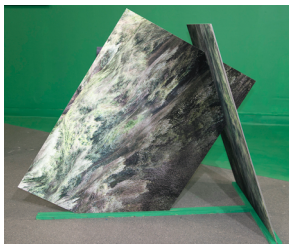

Maria Makridis

Crash

2019

100 x 140 x 75 cm

C-prints op dibond geplakt

€ 1.500,-